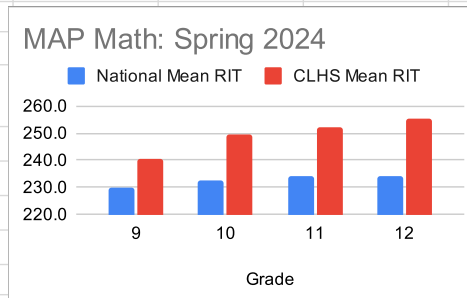

MAP Language - Spring 2024

Grade	2020 Norm Mean RIT	CLHS Mean RIT
9	216.7	229.5
10	218.8	233.3
11	220.7	232.7
12	*	229.7

MAP Reading - Spring 2024

Grade	2020 Norm Mean RIT	CLHS Mean RIT
9	221.4	223.7
10	223.5	229.2
11	224.7	231.2
12	224.3	224.8