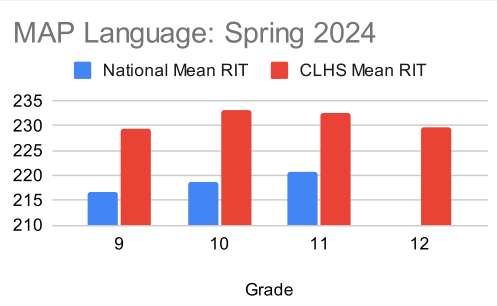

MAP Language - Spring 2024

Grade	2020 Norm Mean RIT	CLHS Mean RIT
9	216.7	229.5
10	218.8	233.3
11	220.7	232.7
12	*	229.7

MAP Reading - Spring 2024

Grade	2020 Norm Mean RIT	CLHS Mean RIT
9	221.4	223.7
10	223.5	229.2
11	224.7	231.2
12	224.3	224.8